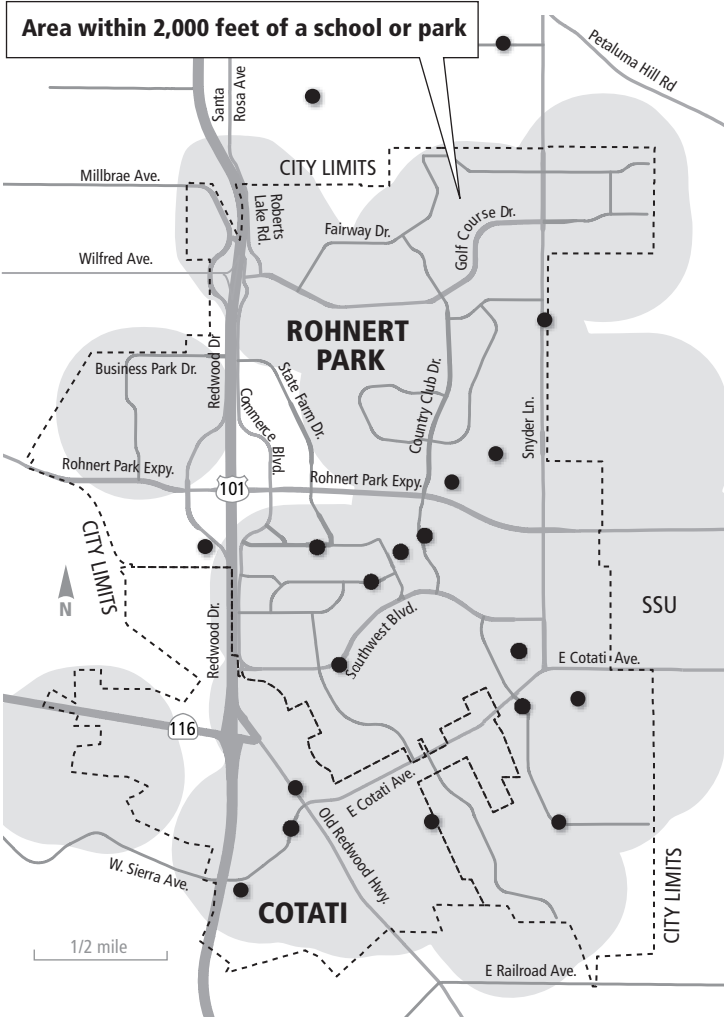

Rohnert Park and Cotati

As is the case with most incorporated areas, Rohnert Park and Cotati have few places that are not within 2,000 feet of a school or park. Mapped are the areas that would be off limits to sex offenders and the current location of registered offenders.*

● Current location of registered sex offender*

*Not all sex offenders show up on the Megan's Law Web site, which excludes the addresses of registrants convicted of felony sexual battery by restraint, misdemeanor child molestation and some cases involving family members that do not involve penetration or oral copulation. Registered offenders who are homeless also are not identified by location.